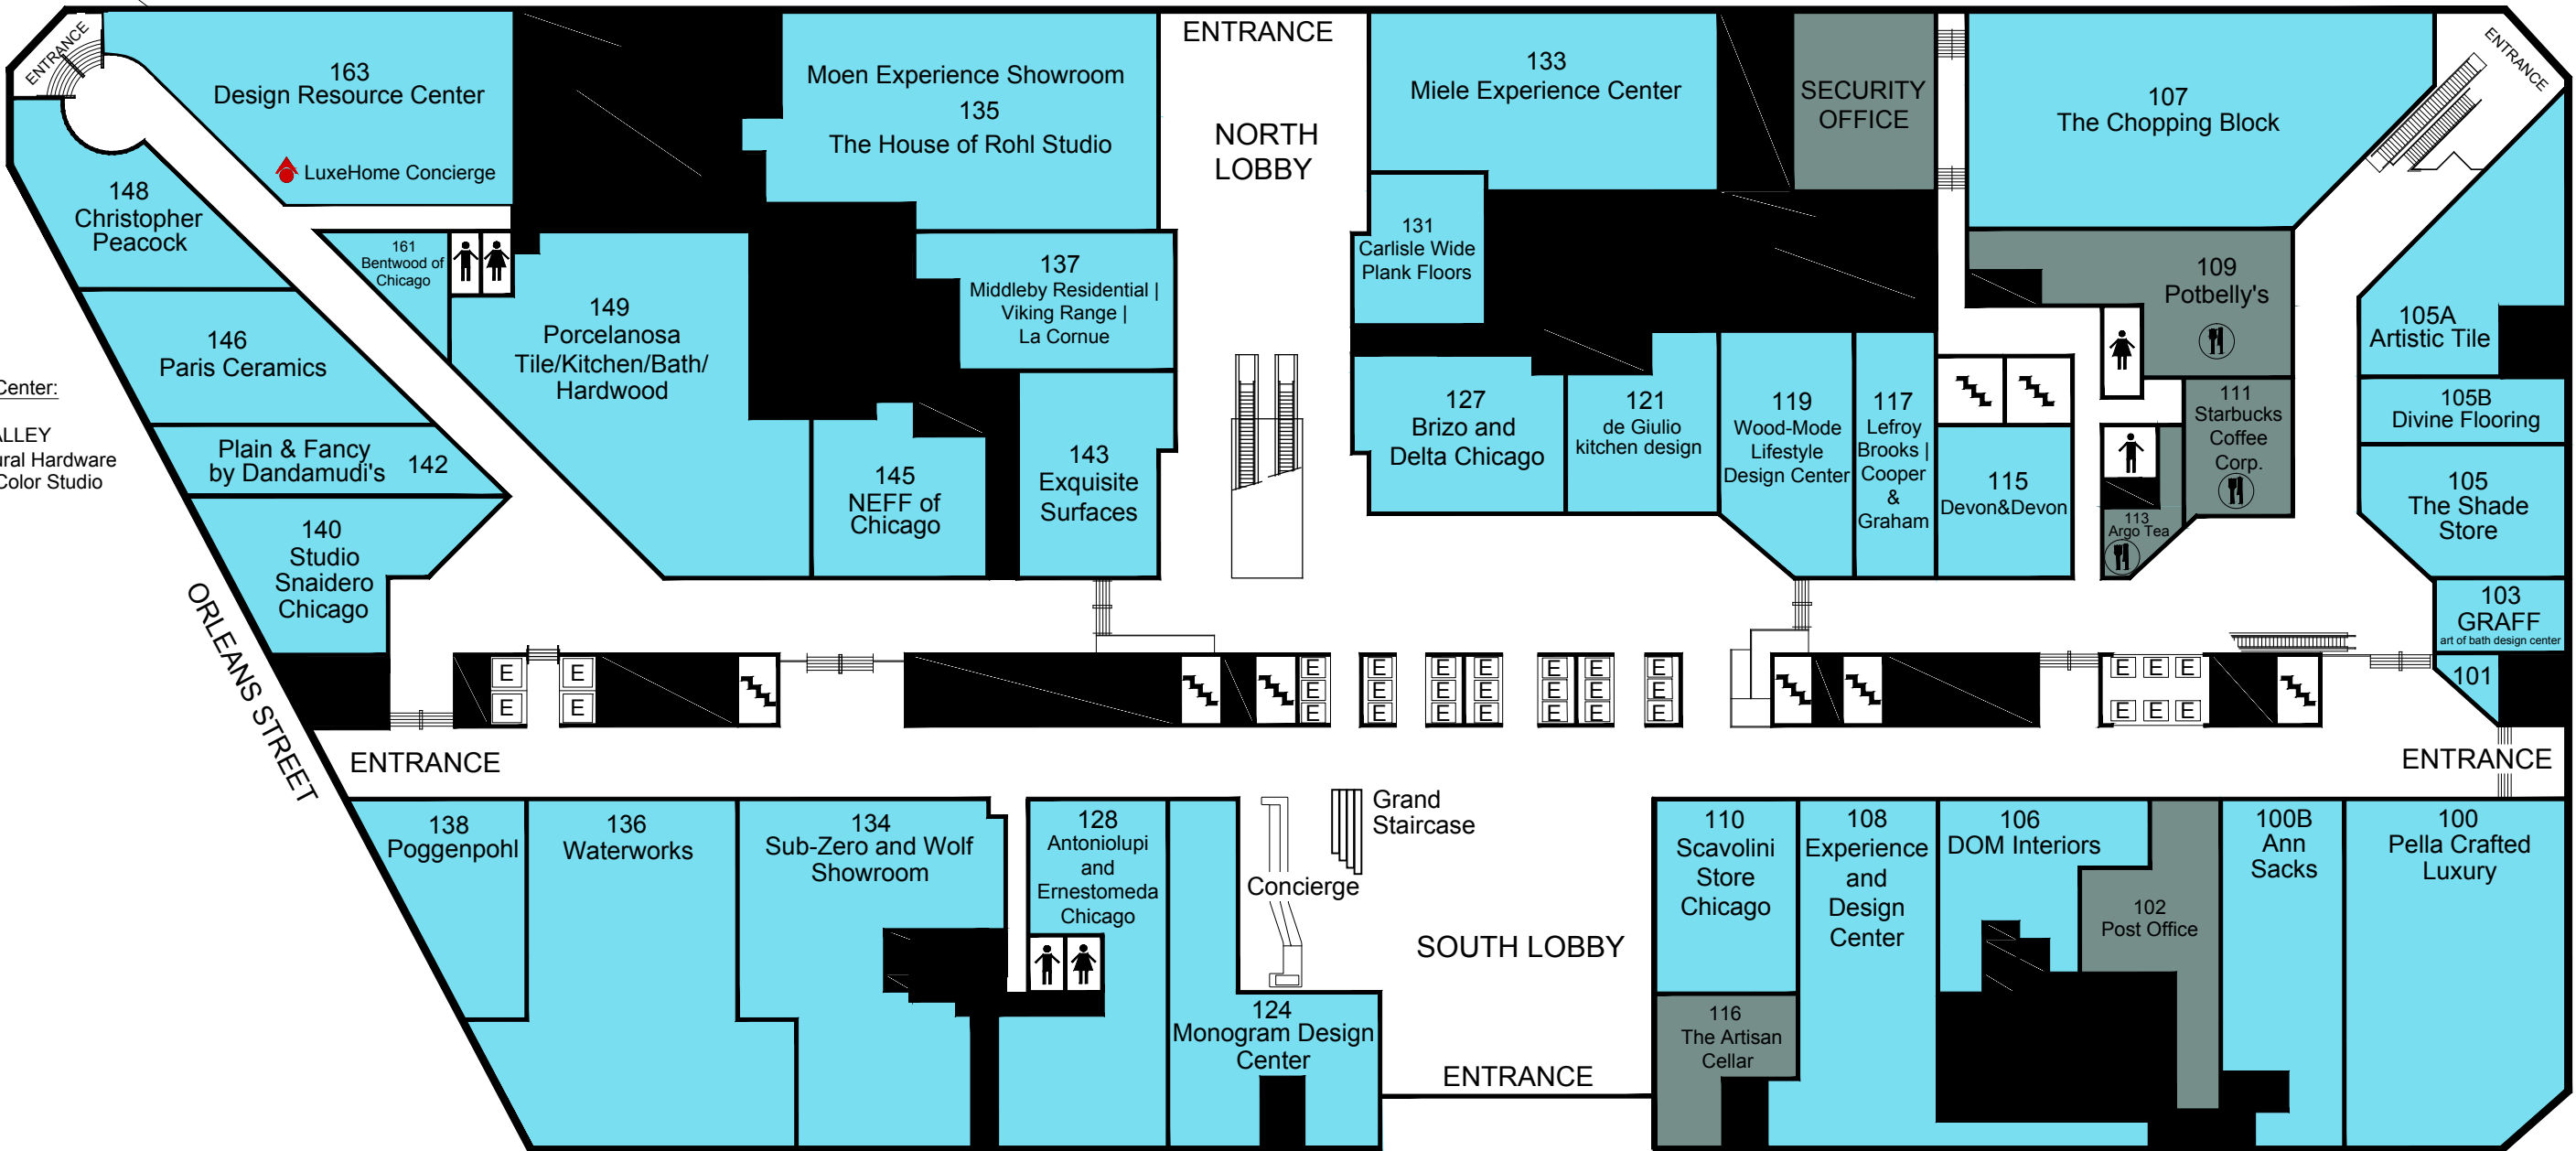

NORTH DRIVE - KINZIE STREET

Design Resource Center:  
Belwith-Keeler  
FANTINI | THE GALLEY  
Katonah Architectural Hardware  
Sherwin-Williams Color Studio  
SMEG USA  
True Residential  
Vicostone

ENTRANCE

ENTRANCE

NORTH LOBBY

ENTRANCE

SOUTH LOBBY

ENTRANCE

MART PLAZA DRIVE - FRONT DRIVE

ORLEANS STREET

WELLS STREET